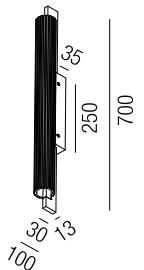

Romanesco, LED 43W

Aluminium titan gebürstet, Glas klar kanneliert, Lichtfarben einstellbar
2,7K (4383lm) / 3K (3450lm)

230VAC

Bestell-Nr. Euro
32500/130-BT 449,20

Romanesco, LED 17W

Aluminium titan gebürstet, Glas klar kanneliert, Lichtfarben einstellbar
2,7K (1730lm) / 3K (1785lm)

230VAC

Bestell-Nr. Euro
32520/70-BT 226,00

Romanesco, LED 13W, 1365lm, 2700K

Aluminium titan gebürstet, Glas klar kanneliert

230VAC

Bestell-Nr. Euro
32520/8-BT 141,00

Romanesco, LED 8W, 840lm, 2700K

Aluminium titan gebürstet, Glas klar kanneliert

230VAC

Bestell-Nr. Euro
32530/25-BT 119,20