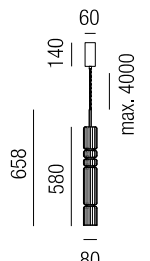

Bestell-Nr.	Farbauswahl angeben	Euro
35310/69-	☐ K ☐ W ☐ A ☐ GE	195,80