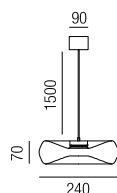

Fold small, LED 17,4W, 2370lm, 2700K

Metall schwarz - Stoffkabel schwarz, Metall chrom - Kabel transparent, Glas mundgeblasen

230VAC