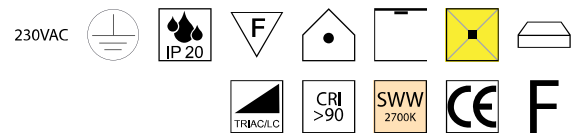

Palladio, LED 40W, 5094lm, 2700K

Metall schwarz, Gläser smoke transparent, Innenzylinder opal, Kabel schwarz