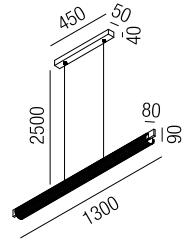

Romanesco, LED 43W

Aluminium titan gebürstet, Glas klar kanneliert, Lichtfarben einstellbar
2,7K (4383lm) / 3K (3450lm)

230VAC

Bestell-Nr. Euro
32500/130-BT 449,20

Romanesco, LED 17W

Aluminium titan gebürstet, Glas klar kanneliert, Lichtfarben einstellbar
2,7K (1730lm) / 3K (1785lm)

230VAC

Bestell-Nr. Euro
32520/70-BT 226,00

Romanesco, LED 13W, 1365lm, 2700K

Aluminium titan gebürstet, Glas klar kanneliert

230VAC

Bestell-Nr. Euro
32520/8-BT 141,00

Romanesco, LED 8W, 840lm, 2700K

Aluminium titan gebürstet, Glas klar kanneliert

230VAC

Bestell-Nr. Euro
32530/25-BT 119,20