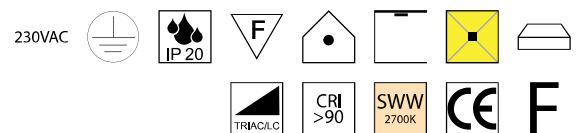

Cordelia, LED 42W, 5406lm, 2700K

Metall schwarz - Gläser smoke-opal, Metall gold - Gläser amber-opal