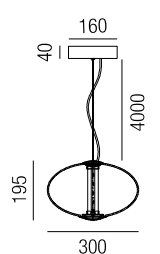

Bestell-Nr.	Euro
35306/30	261,80