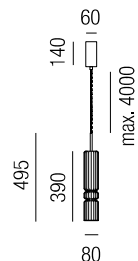

Bestell-Nr.	Farbauswahl angeben	Euro
35310/50-	☐ K ☐ W ☐ A ☐ GE	176,30