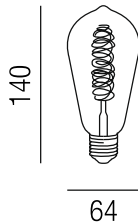

Rustic Birne, E27 LED 4W, 136lm, 1800K

Glas smoked, **dimmbar**

230VAC

G

Bestell-Nr.	Euro
LC-RUSTBIR-4AD	11,50