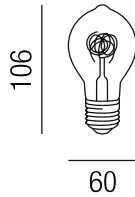

Rustic, E27 LED 4W, 136lm, 1800K

Glas smoked, **dimmbar**

230VAC

G

Bestell-Nr.	Euro
LC-RUSTAGL-4AD	10,80