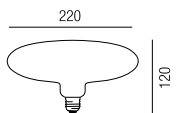

LS-GLOB, E27 LED 6W, 320lm, 1900K

Glas smokey grau, **dimmbar**

230VAC

G

Bestell-Nr.	Euro
LS-GLOB-6W	75,20