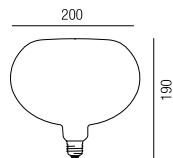

LS-DROP, E27 LED 5W, 210lm, 1900K

Glas smokey grau, **dimmbar**

230VAC

G

Bestell-Nr.	Euro
LS-DROP-5W	135,00

LS-KUG, E27 LED 6W, 220lm, 1900K

Glas smokey grau, **dimmbar**

230VAC

G

Bestell-Nr.	Euro
LS-KUG-6W	89,90

LS-FLAT, E27 LED 4,5W, 185lm, 1900K

Glas smokey grau, **dimmbar**

230VAC

G

Bestell-Nr.	Euro
LS-FLAT-5W	149,90

LS-GLOB, E27 LED 6W, 320lm, 1900K

Glas smokey grau, **dimmbar**

230VAC

G

Bestell-Nr.	Euro
LS-GLOB-6W	75,20