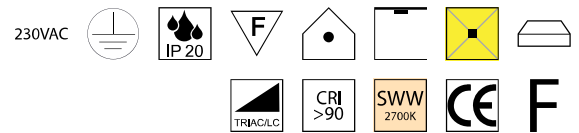

Palladio, LED 24W, 2686lm, 2700K

Metall schwarz, Gläser smoke transparent, Innenzylinder opal, Kabel schwarz